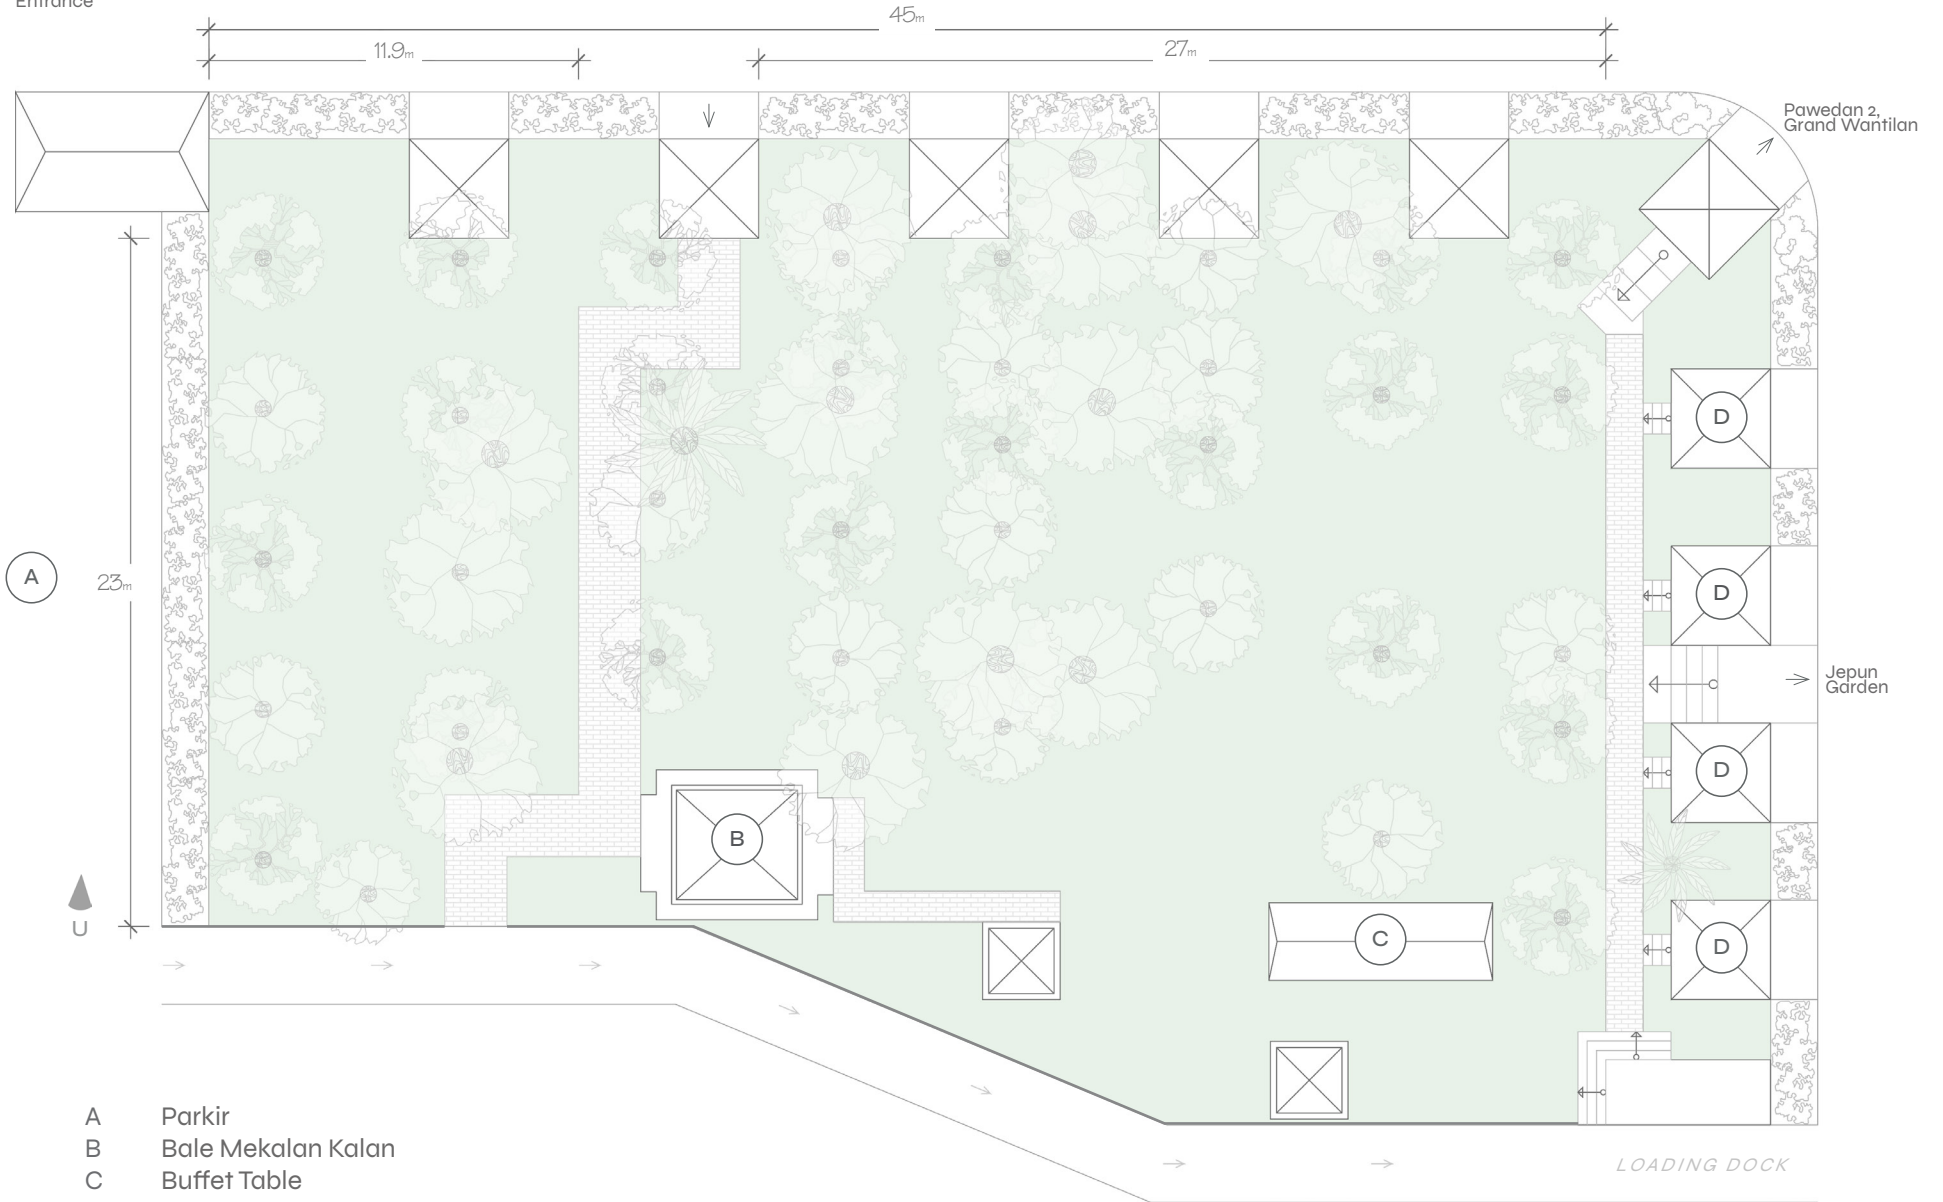

# MANGGIS GARDEN SITE PLAN

→ Griya Taksu Entrance

- A Parkir
- B Bale Mekalan Kalan
- C Buffet Table
- D Bale Bengong